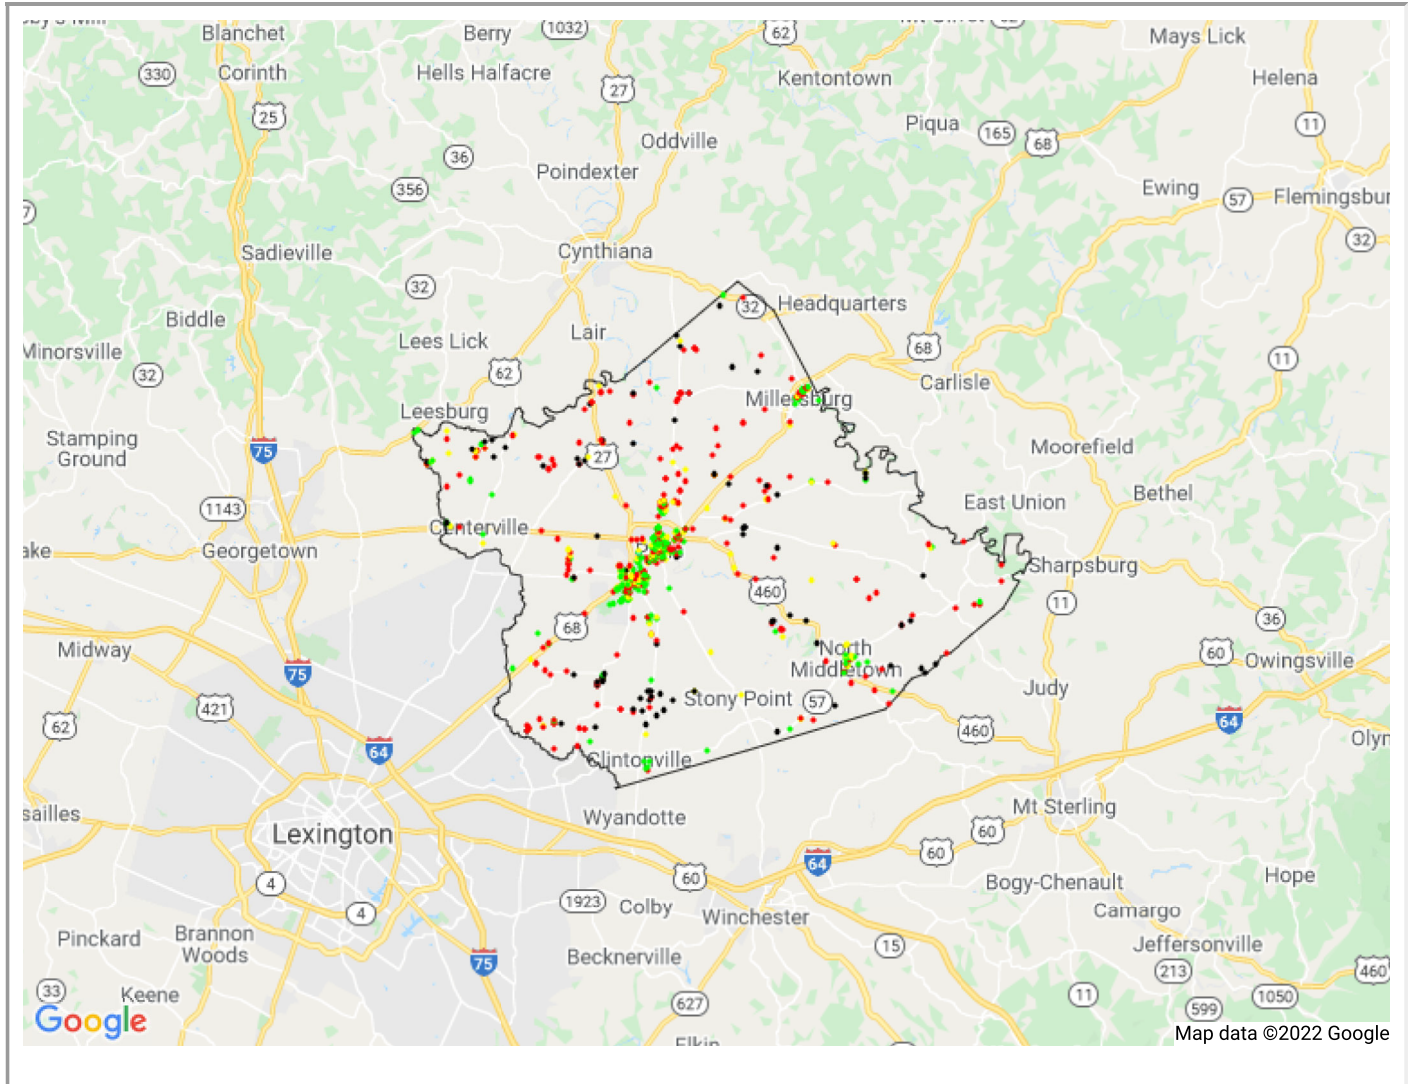

# Bourbon County

Households	8,927
Population	19,985
Test locations	643
Total Tests	757
Percent participation	7.20%
Participation goal (10%)	893

## Download

• No Service	80	12.4%
• 0-10 Mbps	247	38.4%
• 10-25 Mbps	120	18.7%
• 25-150 Mbps	163	25.3%
• 150+ Mbps	33	5.1%

## Fixed 416 locations

Download		Upload	
No Service	80 19.2%	No Service	80 19.2%
0-10 Mbps	132 31.7%	<3 Mbps	140 33.7%
10-25 Mbps	78 18.8%	3-10 Mbps	90 21.6%
25-150 Mbps	108 26.0%	10-25 Mbps	97 23.3%
150+ Mbps	18 4.3%	25-150 Mbps	7 1.7%
		> 150 Mbps	2 0.5%

## Cellular 227 locations

Download		Upload	
0-10 Mbps	115 50.7%	<3 Mbps	144 63.4%
10-25 Mbps	42 18.5%	3-10 Mbps	29 12.8%
25-150 Mbps	55 24.2%	10-25 Mbps	17 7.5%
150+ Mbps	15 6.6%	25-150 Mbps	27 11.9%
		> 150 Mbps	10 4.4%