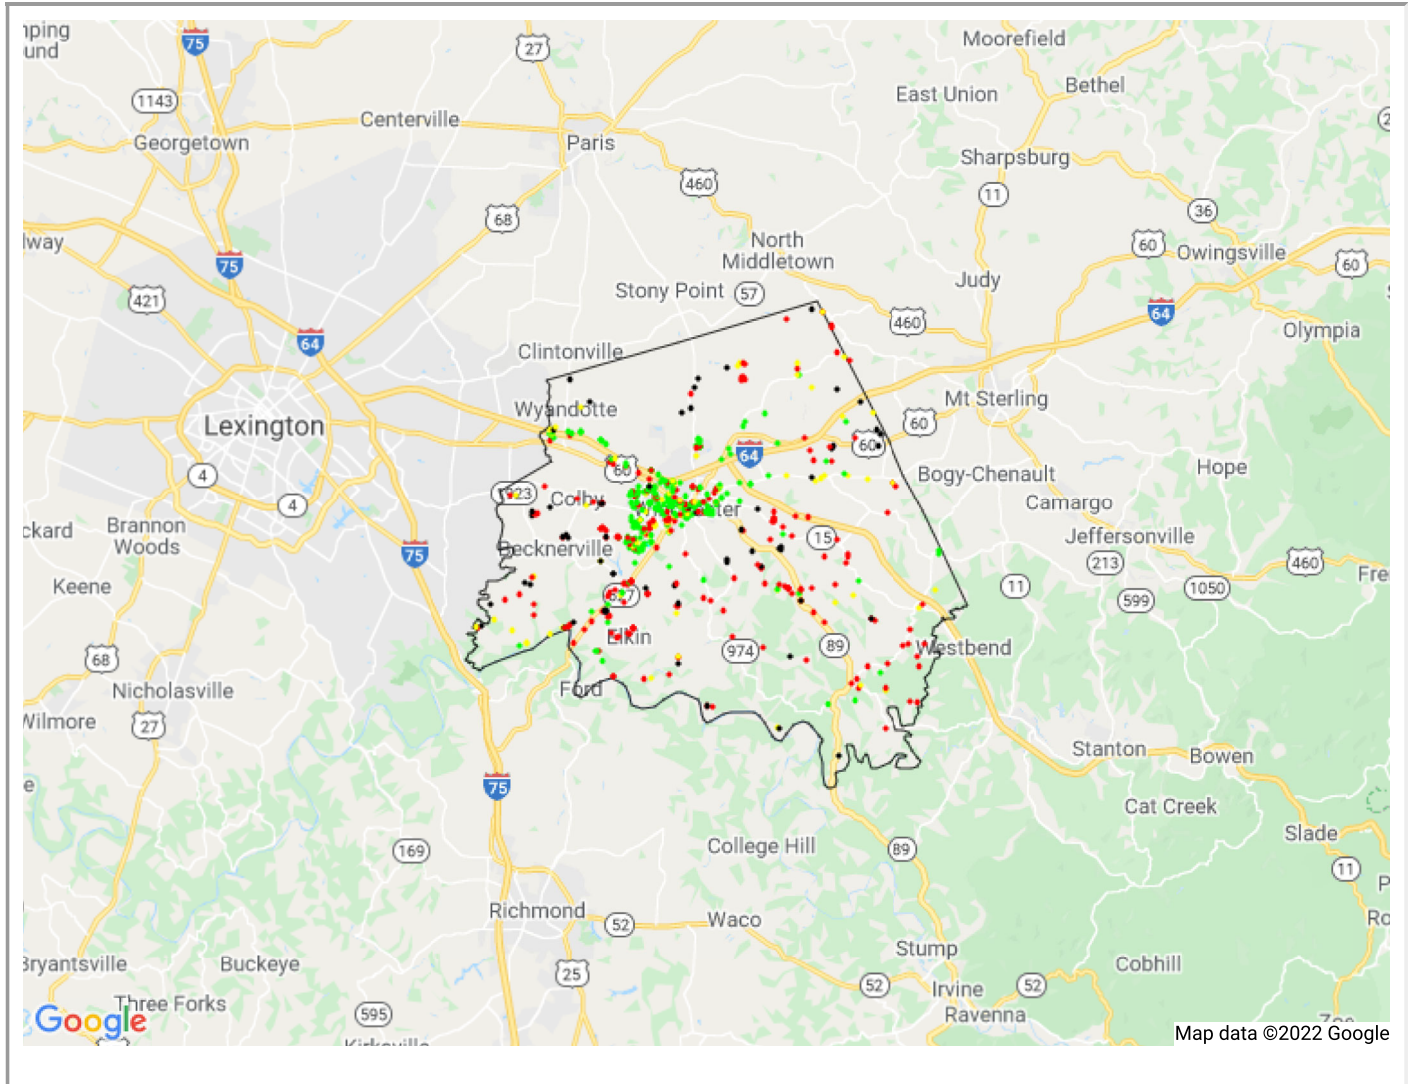

Clark County

Households	15,706
Population	35,613
Test locations	577
Total Tests	667
Percent participation	3.67%
Participation goal (10%)	1,571

Download

No Service	62	10.7%
0-10 Mbps	215	37.3%
10-25 Mbps	78	13.5%
25-150 Mbps	149	25.8%
150+ Mbps	73	12.7%

Upload

No Service	62	10.7%
<3 Mbps	207	35.9%
3-10 Mbps	126	21.8%
10-25 Mbps	124	21.5%
25-150 Mbps	33	5.7%
> 150 Mbps	25	4.3%

	Min	Max	Med Mbps
Download	0.07	610.52	17.12
Upload	0.03	890.56	6.04

No service reasons: may total >100%

Not Available	93.10%
Too Expensive	12.07%

Fixed 322 locations

Download	Upload
No Service 62 19.3%	No Service 62 19.3%
0-10 Mbps 87 27.0%	<3 Mbps 83 25.8%
10-25 Mbps 45 14.0%	3-10 Mbps 81 25.2%
25-150 Mbps 90 28.0%	10-25 Mbps 84 26.1%
150+ Mbps 38 11.8%	25-150 Mbps 9 2.8%
	> 150 Mbps 3 0.9%

Cellular 255 locations

Download	Upload
0-10 Mbps 128 50.2%	<3 Mbps 124 48.6%
10-25 Mbps 33 12.9%	3-10 Mbps 45 17.6%
25-150 Mbps 59 23.1%	10-25 Mbps 40 15.7%
150+ Mbps 35 13.7%	25-150 Mbps 24 9.4%
	> 150 Mbps 22 8.6%