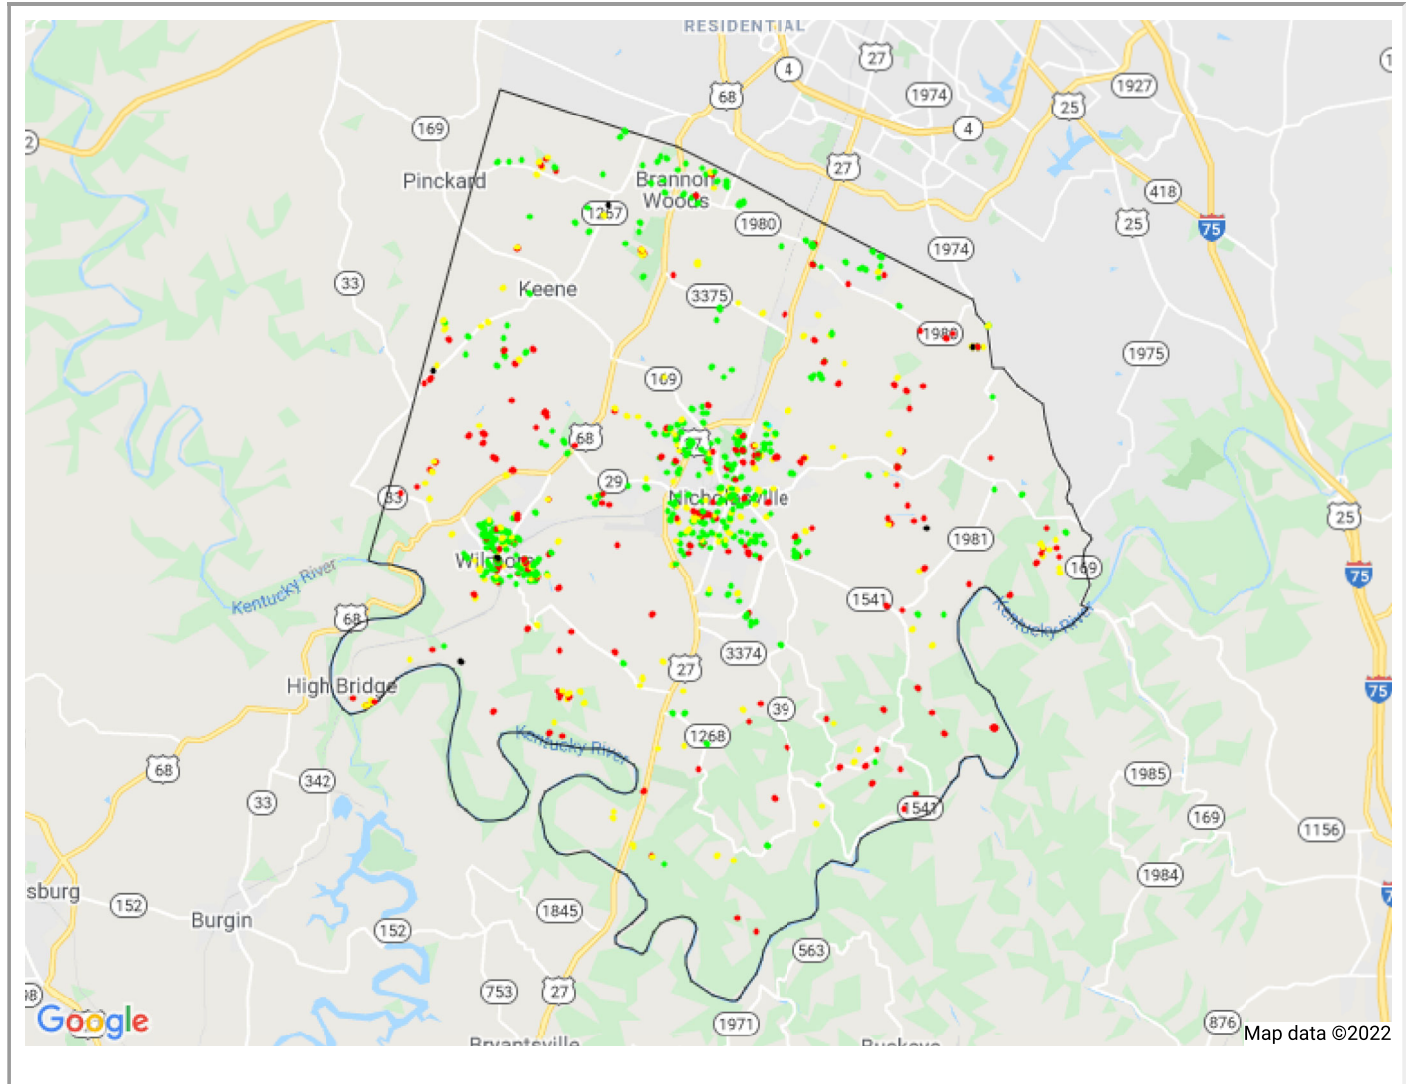

Jessamine County

Households 19,331
 Population 48,586
 Test locations 786
 Total Tests 893
 Percent participation 4.07%
 Participation goal (10%) 1,933

Download

- No Service 6 0.8%
- 0-10 Mbps 194 24.7%
- 10-25 Mbps 189 24.0%
- 25-150 Mbps 292 37.2%
- 150+ Mbps 105 13.4%

Upload

- No Service 6 0.8%
- <3 Mbps 294 37.4%
- 3-10 Mbps 142 18.1%
- 10-25 Mbps 220 28.0%
- 25-150 Mbps 87 11.1%
- > 150 Mbps 37 4.7%

	Min	Max	Med Mbps
Download	0.05	646.11	27.10
Upload	0.01	913.27	8.70

No service reasons: may total >100%

- Too Expensive 50.00%
- No Computer 33.33%
- Don't Know How Internet 33.33%
- Not Available 66.67%

Fixed 675 locations

Download		Upload	
No Service	6 0.9%	No Service	6 0.9%
0-10 Mbps	156 23.1%	<3 Mbps	242 35.9%
10-25 Mbps	164 24.3%	3-10 Mbps	121 17.9%
25-150 Mbps	256 37.9%	10-25 Mbps	192 28.4%
150+ Mbps	93 13.8%	25-150 Mbps	82 12.1%
		> 150 Mbps	32 4.7%

Cellular 111 locations

Download		Upload	
0-10 Mbps	38 34.2%	<3 Mbps	52 46.8%
10-25 Mbps	25 22.5%	3-10 Mbps	21 18.9%
25-150 Mbps	36 32.4%	10-25 Mbps	28 25.2%
150+ Mbps	12 10.8%	25-150 Mbps	5 4.5%
		> 150 Mbps	5 4.5%