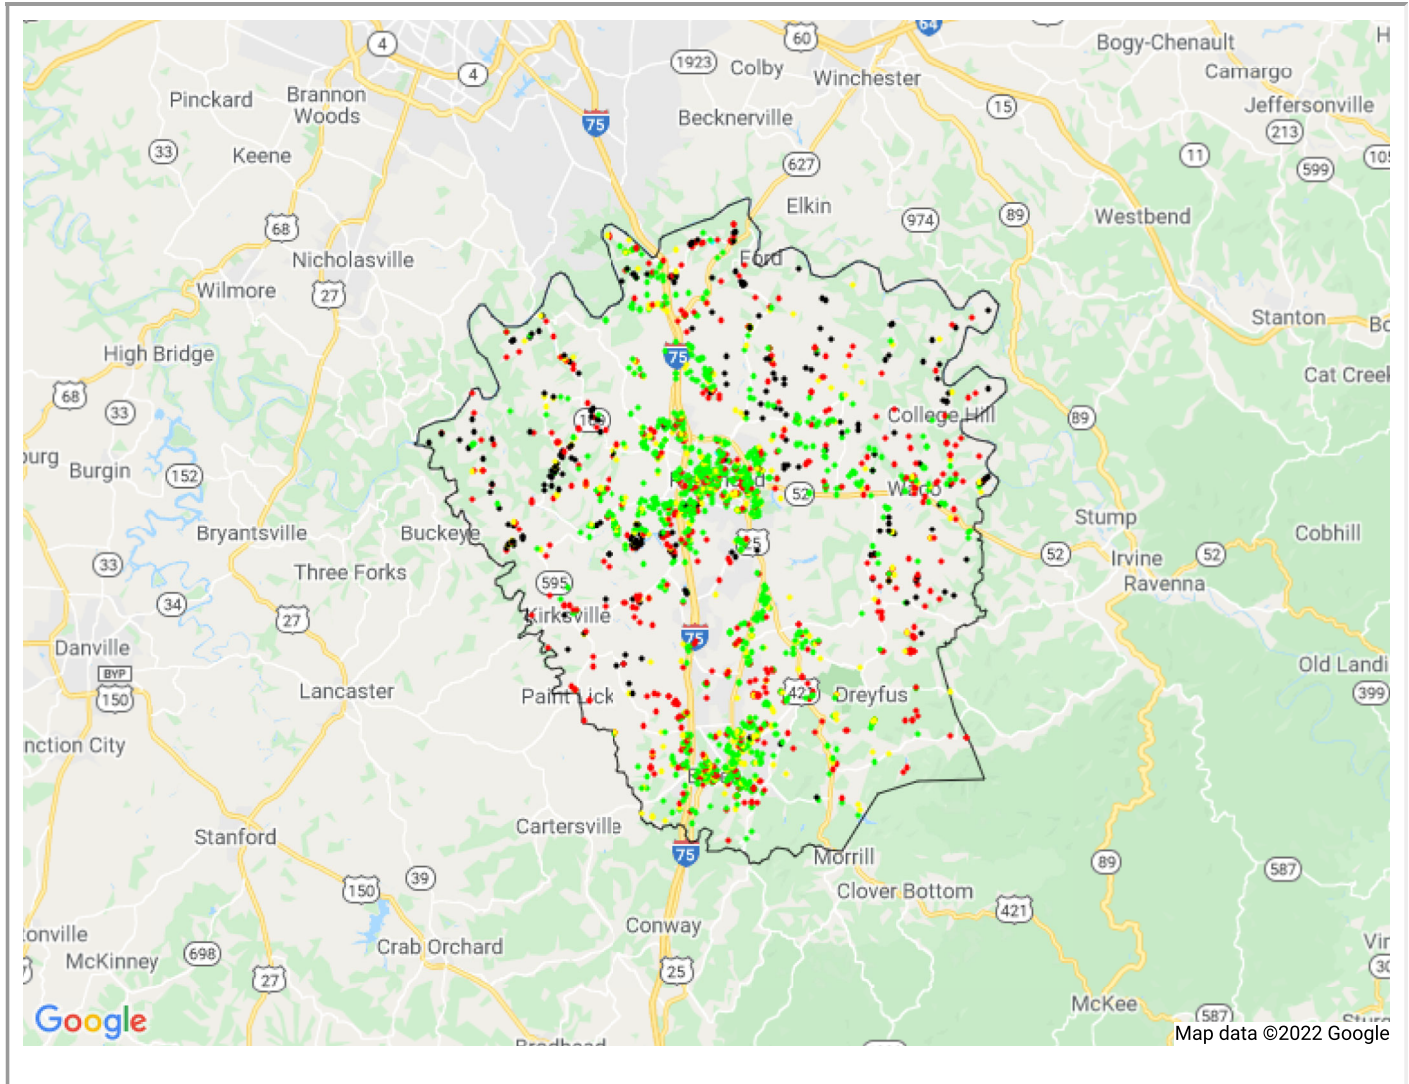

# Madison County

Households	35,043
Population	82,916
Test locations	2,158
Total Tests	2,469
Percent participation	6.16%
Participation goal (10%)	3,504

## Download

• No Service	247	11.4%
• 0-10 Mbps	548	25.4%
• 10-25 Mbps	346	16.0%
• 25-150 Mbps	703	32.6%
• 150+ Mbps	314	14.6%

### Fixed 1,565 locations

Download	Upload
No Service 247 15.8%	No Service 247 15.8%
0-10 Mbps 325 20.8%	<3 Mbps 341 21.8%
10-25 Mbps 231 14.8%	3-10 Mbps 339 21.7%
25-150 Mbps 518 33.1%	10-25 Mbps 515 32.9%
150+ Mbps 244 15.6%	25-150 Mbps 82 5.2%
	> 150 Mbps 41 2.6%

### Cellular 593 locations

Download	Upload
0-10 Mbps 223 37.6%	<3 Mbps 260 43.8%
10-25 Mbps 115 19.4%	3-10 Mbps 119 20.1%
25-150 Mbps 185 31.2%	10-25 Mbps 118 19.9%
150+ Mbps 70 11.8%	25-150 Mbps 58 9.8%
	> 150 Mbps 37 6.2%