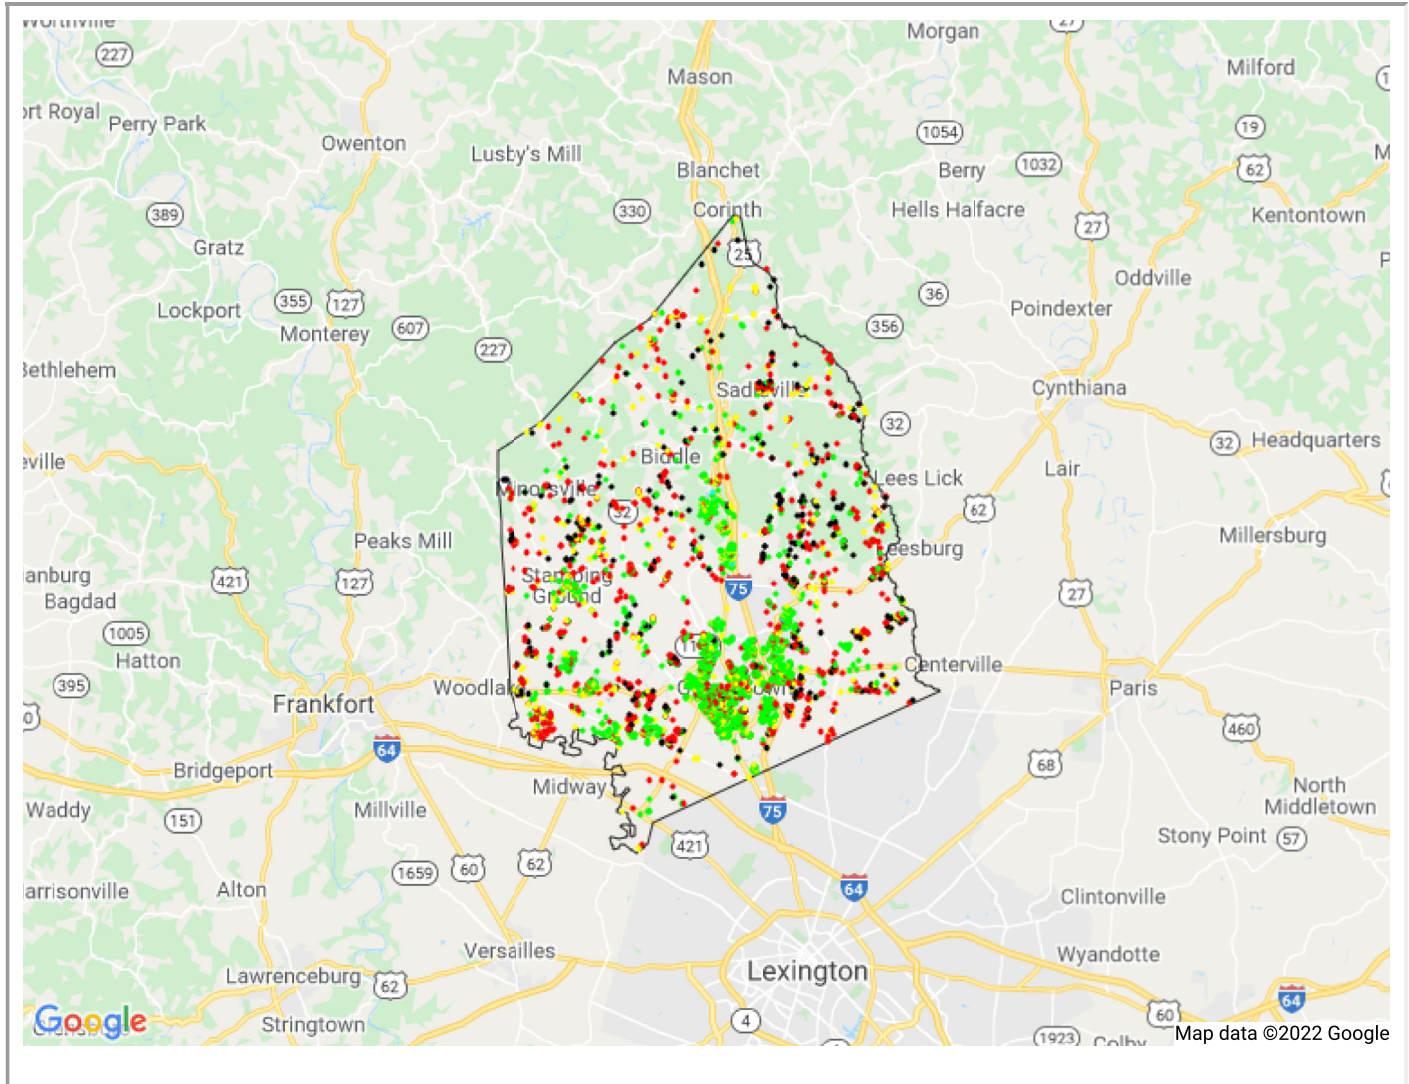

# Scott County

Households	19,303
Population	47,173
Test locations	3,771
Total Tests	5,234
Percent participation	19.54%
Participation goal (10%)	1,930

## Download

No Service	317	8.4%
0-10 Mbps	1,030	27.3%
10-25 Mbps	641	17.0%
25-150 Mbps	1,447	38.4%
150+ Mbps	336	8.9%

## Fixed 2,022 locations

	Download	Upload
No Service	317 15.7%	No Service 317 15.7%
0-10 Mbps	396 19.6%	<3 Mbps 419 20.7%
10-25 Mbps	290 14.3%	3-10 Mbps 422 20.9%
25-150 Mbps	865 42.8%	10-25 Mbps 762 37.7%
150+ Mbps	154 7.6%	25-150 Mbps 75 3.7%
		> 150 Mbps 27 1.3%

## Cellular 1,749 locations

	Download	Upload
0-10 Mbps	634 36.2%	<3 Mbps 786 44.9%
10-25 Mbps	351 20.1%	3-10 Mbps 320 18.3%
25-150 Mbps	582 33.3%	10-25 Mbps 238 13.6%
150+ Mbps	182 10.4%	25-150 Mbps 252 14.4%
		> 150 Mbps 153 8.7%