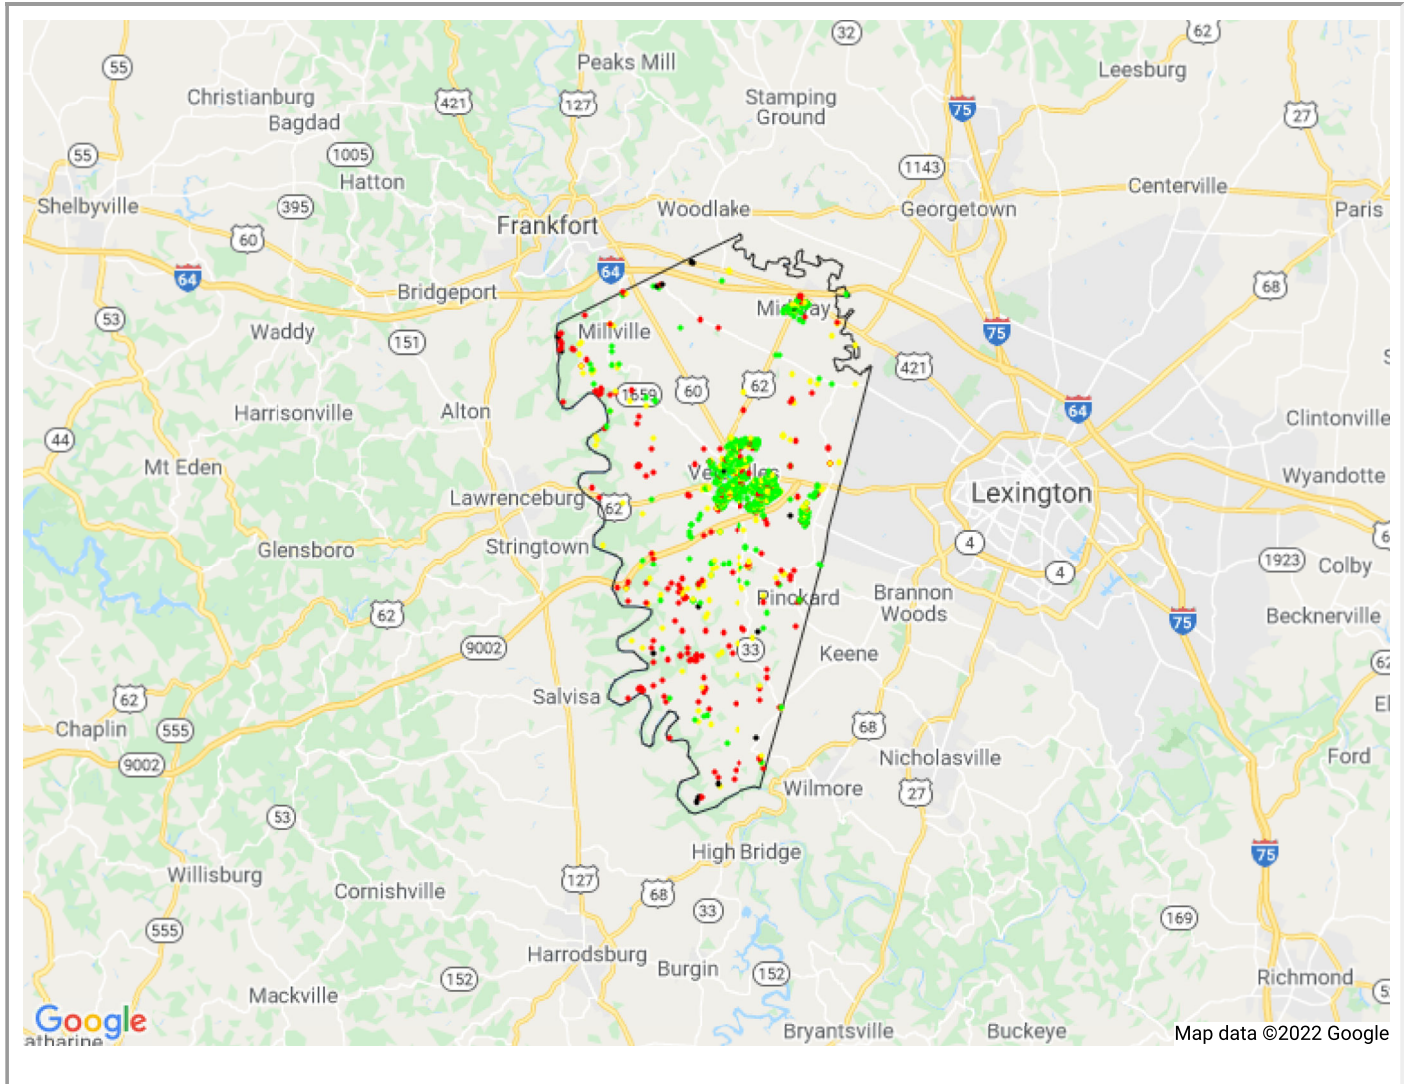

Woodford County

Households	10,711
Population	24,939
Test locations	1,129
Total Tests	1,579
Percent participation	10.54%
Participation goal (10%)	1,071

Download

• No Service	16	1.4%
• 0-10 Mbps	228	20.2%
• 10-25 Mbps	256	22.7%
• 25-150 Mbps	465	41.2%
• 150+ Mbps	164	14.5%

Upload

No Service	16	1.4%
<3 Mbps	340	30.1%
3-10 Mbps	208	18.4%
10-25 Mbps	324	28.7%
25-150 Mbps	172	15.2%
> 150 Mbps	69	6.1%

	Min	Max	Med Mbps
Download	0.02	621.22	32.24
Upload	0.03	922.19	10.26

No service reasons: may total >100%

Not Available	86.67%
Too Expensive	26.67%
No Computer	6.67%

Fixed 1,008 locations

Download		Upload	
No Service	16 1.6%	No Service	16 1.6%
0-10 Mbps	203 20.1%	<3 Mbps	302 30.0%
10-25 Mbps	224 22.2%	3-10 Mbps	175 17.4%
25-150 Mbps	412 40.9%	10-25 Mbps	294 29.2%
150+ Mbps	153 15.2%	25-150 Mbps	157 15.6%
		> 150 Mbps	64 6.3%

Cellular 121 locations

Download		Upload	
0-10 Mbps	25 20.7%	<3 Mbps	38 31.4%
10-25 Mbps	32 26.4%	3-10 Mbps	33 27.3%
25-150 Mbps	53 43.8%	10-25 Mbps	30 24.8%
150+ Mbps	11 9.1%	25-150 Mbps	15 12.4%
		> 150 Mbps	5 4.1%