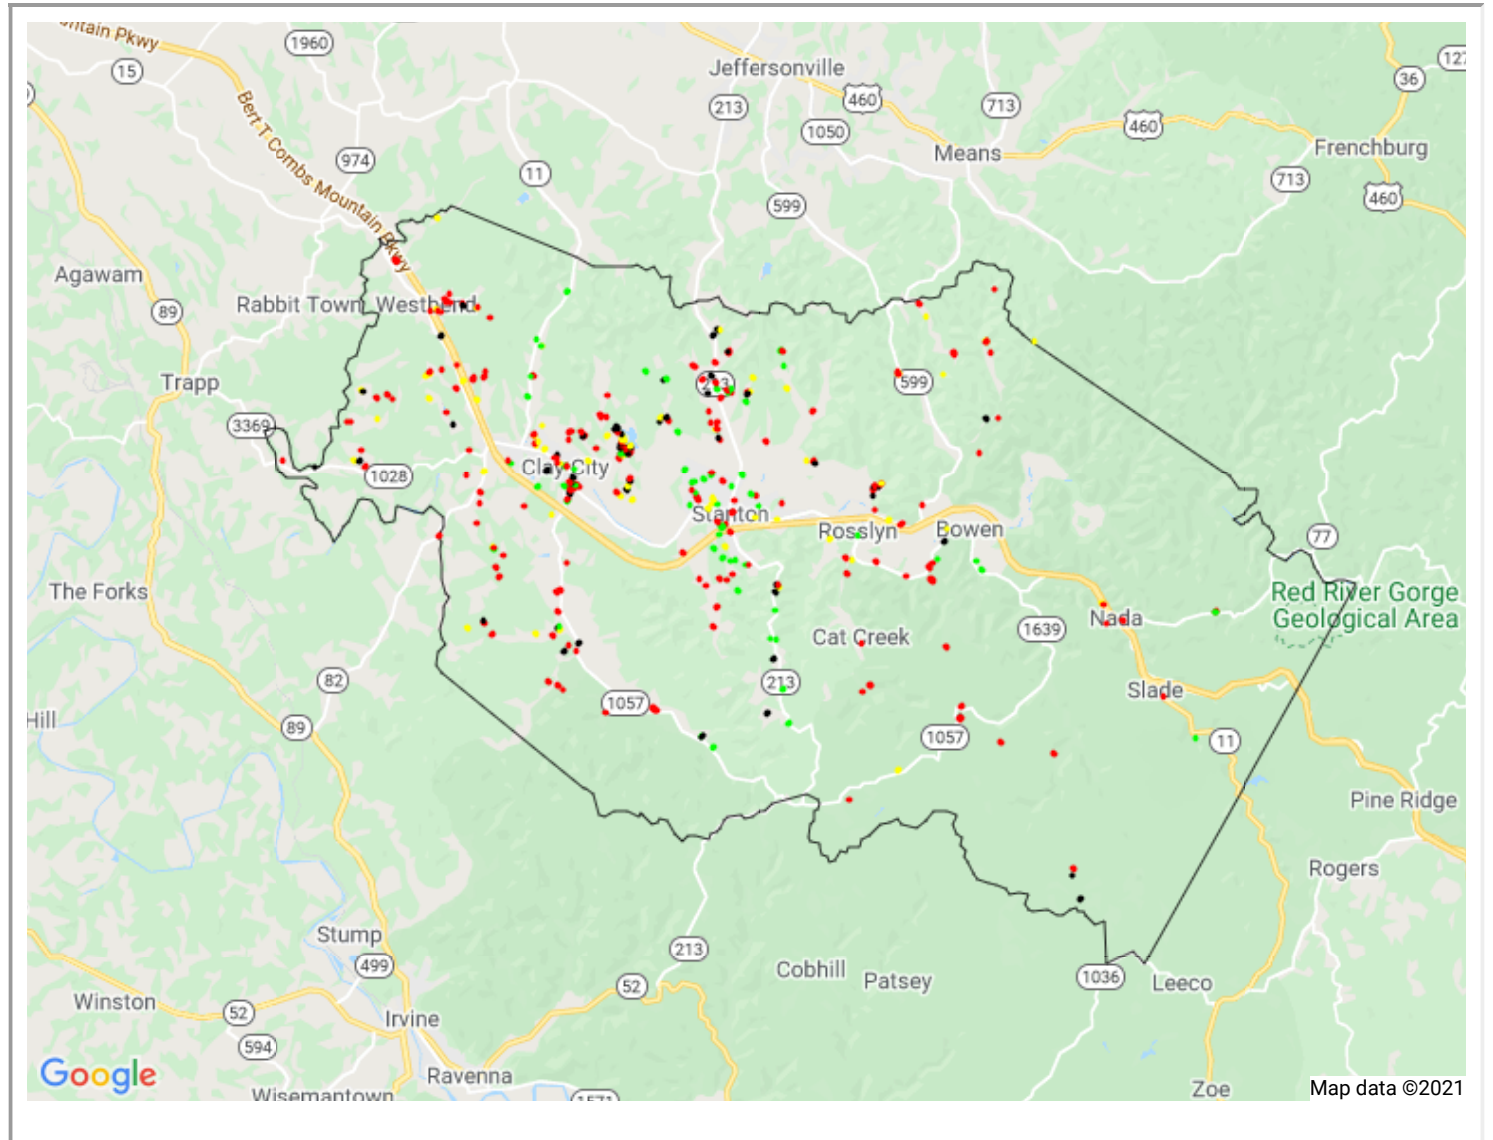

Powell County

Households	5,598
Population	12,613
Test locations	370
Total Tests	411
Percent participation	6.61%
Participation goal (10%)	560

Download

• No Service	53	14.3%
• 0-10 Mbps	191	51.6%
• 10-25 Mbps	62	16.8%
• 25-150 Mbps	52	14.1%
• 150+ Mbps	12	3.2%

Upload

No Service	53	14.3%
<3 Mbps	207	55.9%
3-10 Mbps	55	14.9%
10-25 Mbps	21	5.7%
25-150 Mbps	23	6.2%
> 150 Mbps	11	3.0%

	Min	Max	Med Mbps
Download	0.18	467.79	5.68
Upload	0.01	466.74	1.48

No service reasons: may total >100%

Not Available	96.00%
Too Expensive	8.00%
No Computer	2.00%

Fixed 182 locations

Download		Upload	
No Service	53 29.1%	No Service	53 29.1%
0-10 Mbps	82 45.1%	<3 Mbps	87 47.8%
10-25 Mbps	27 14.8%	3-10 Mbps	28 15.4%
25-150 Mbps	15 8.2%	10-25 Mbps	5 2.7%
150+ Mbps	5 2.7%	25-150 Mbps	6 3.3%
		> 150 Mbps	3 1.6%

Cellular 188 locations

Download		Upload	
0-10 Mbps	109 58.0%	<3 Mbps	120 63.8%
10-25 Mbps	35 18.6%	3-10 Mbps	27 14.4%
25-150 Mbps	37 19.7%	10-25 Mbps	16 8.5%
150+ Mbps	7 3.7%	25-150 Mbps	17 9.0%
		> 150 Mbps	8 4.3%