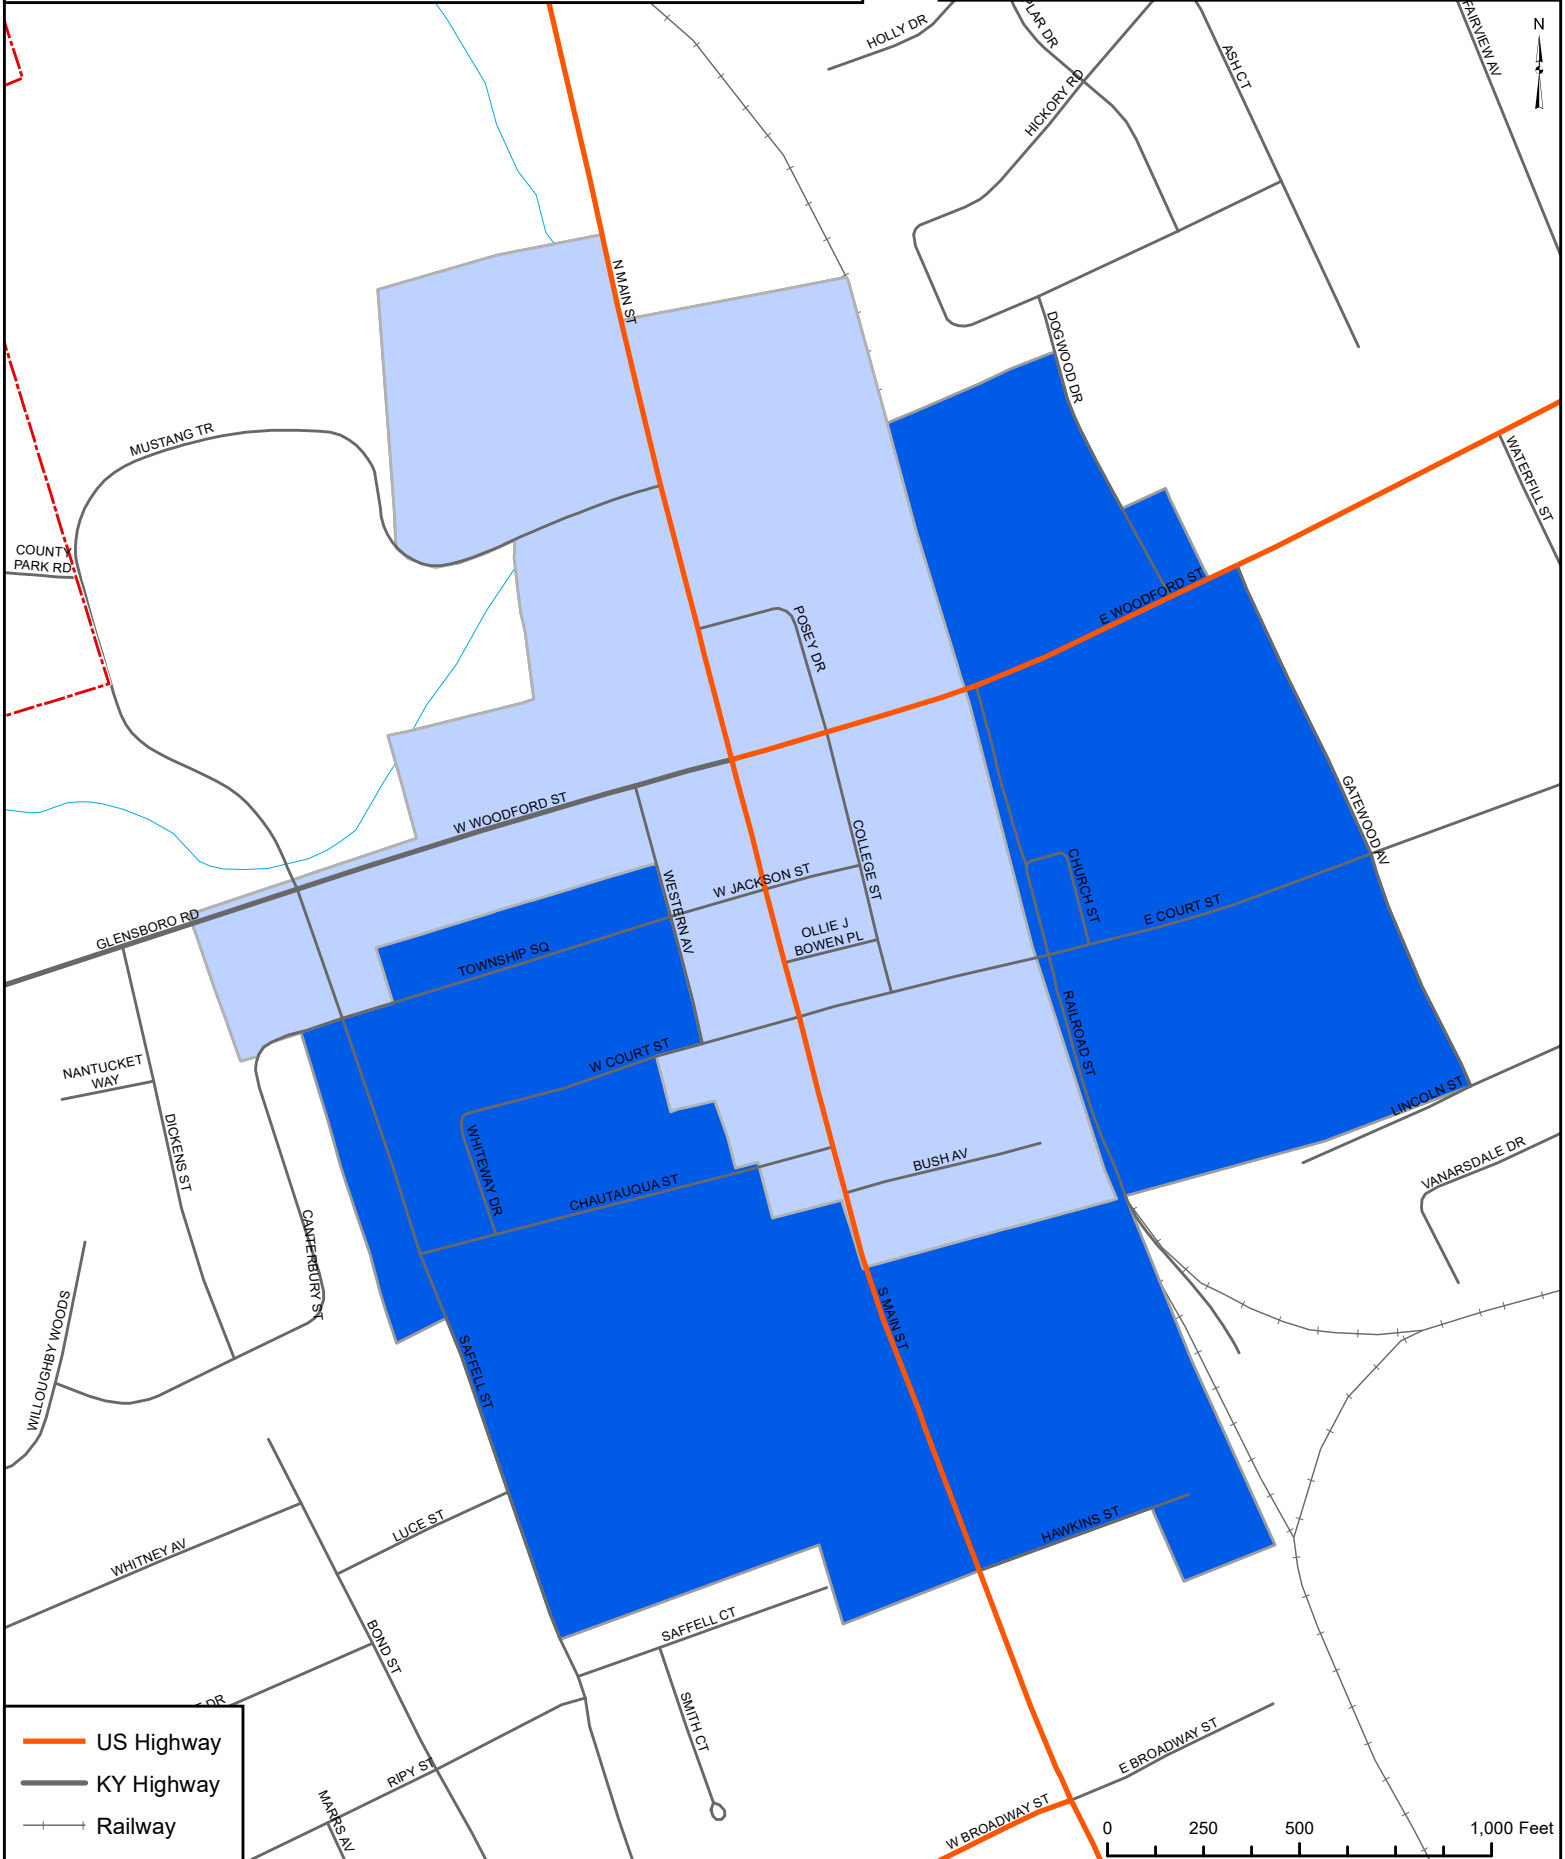

Proposed Downtown Core District Update

Lawrenceburg

Anderson County

Existing Downtown Core District: 72 acres
Proposed Downtown Core District: +97 acres
Total Proposed DCD Acreage: 169 acres

— US Highway
— KY Highway
- - - Railway

0 250 500 1,000 Feet